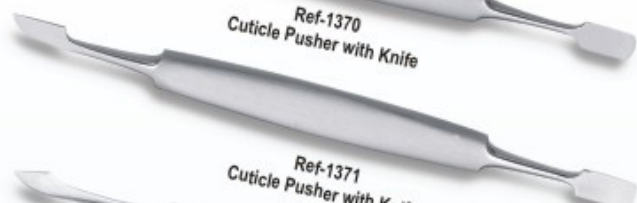

# MANICURE INSTRUMENTS

Ref-1368  
Cuticle Cutter Single ended heavy handle

Ref-1369  
Cuticle Pusher with Knife

Ref-1370  
Cuticle Pusher with Knife

Ref-1371  
Cuticle Pusher with Knife

Ref-1372  
Cuticle Pusher & Knife