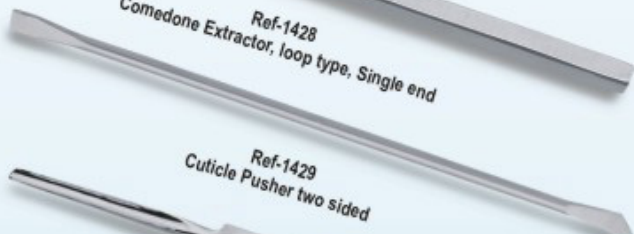

Ref-1423  
Blackhead remover Double ended

Ref-1424  
Pterygium remover 6''

Ref-1425  
Skin care tool

Ref-1426  
Blade Holder

Ref-1427  
Blade Holder

Ref-1428  
Comedone Extractor, loop type, Single end

Ref-1429  
Cuticle Pusher two sided