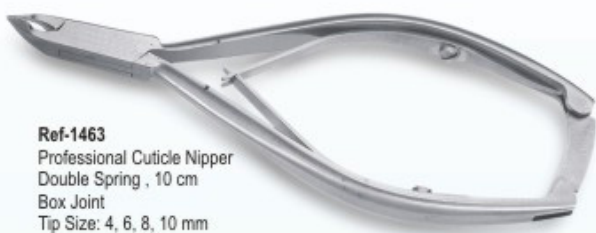

Ref-1462
Professional Cuticle Nipper
Single Spring, 10 cm
Box Joint
Tip Size: 4, 6, 8 mm